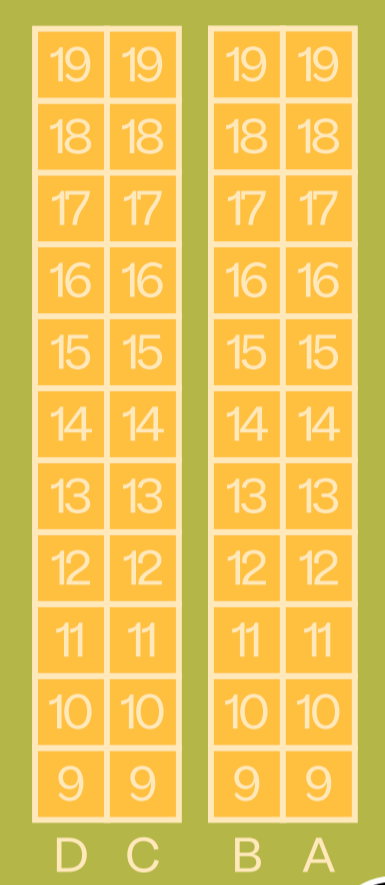

Southern Cross THE ROUND BAYS

TEAM HOSPITALITY SITES MADILLS FARM

VEHICLE EXIT ONLY

VEHICLE ENTRY ONLY

BADDELEY AVE

BADDELEY AVE

MELANESIA ROAD

WHENUA
ZONE

MOANA
ZONE

MAUNGA
ZONE

RĀ
ZONE

i

+

S

Number 1 pitch
No driving across
or sites here

+

S

SPONSOR ZONE

ZONE 4 - SPONSOR PARKING

ZONE 5 - RESERVED PARKING

ZONE 1 - RA VIP PARKING

ZONE 2 - RA VIP PARKING

ZONE 3 - RESERVED PARKING

+

Football Club
Rooms

PEDESTRIAN
ENTRY/EXIT

Subject to change. This map is up to date as of 20 February 2024.

- Security
- Toilets
- Bus
- Food Vendors
- Coffee
- Water
- St John
- Info Tent: lost children, info buy extra compostable serviceware
- 7x7 | Whenua zone
- 6x7 | Moana zone | Maunga zone | Rā zone | Sponsor zone