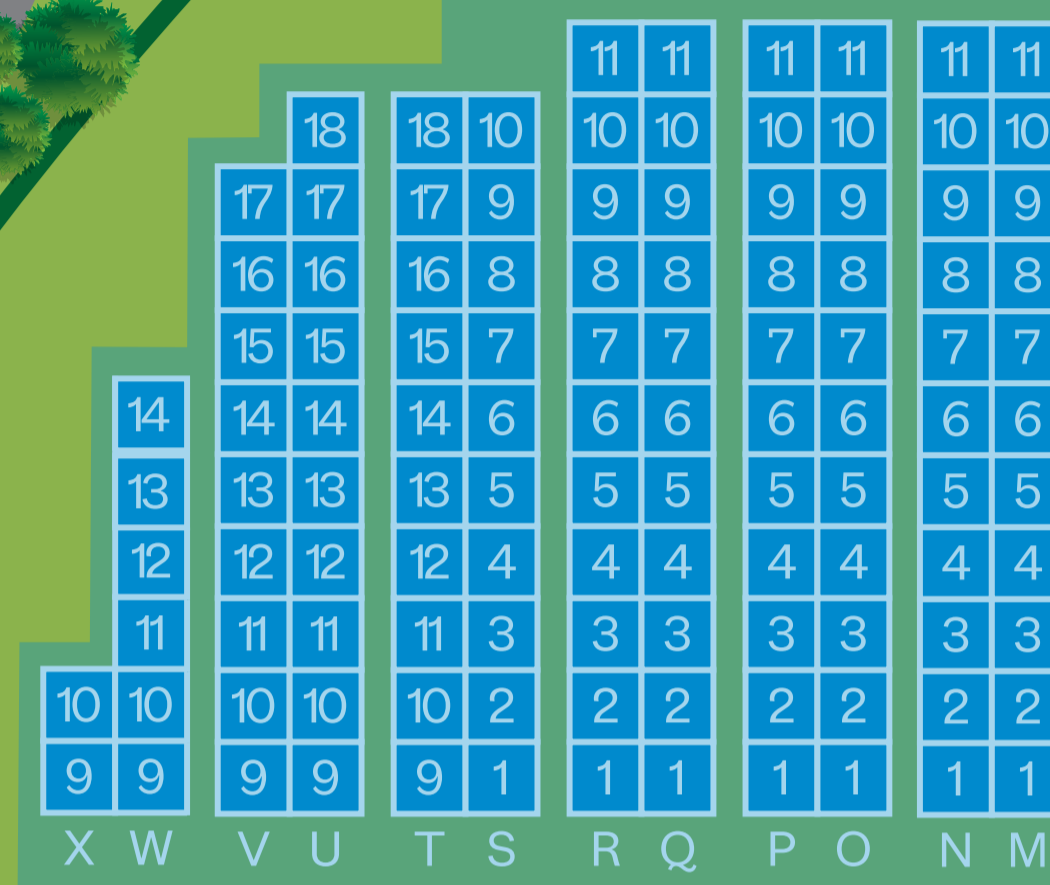

Southern Cross THE ROUND BAYS

TEAM HOSPITALITY SITES MADILLS FARM

VEHICLE EXIT ONLY

VEHICLE ENTRY ONLY

BADDELEY AVE

BADDELEY AVE

MELANESIA ROAD

WHENUA
ZONE

MOANA
ZONE

MAUNGA
ZONE

RĀ
ZONE

i

+

S

Number 1 pitch
No driving across
or sites here

+

S

SPONSOR ZONE

ZONE 4 - SPONSOR PARKING

ZONE 5 - RESERVED PARKING

ZONE 1 - RA VIP PARKING

ZONE 2 - RA VIP PARKING

ZONE 3 - RESERVED PARKING

+

Football Club
Rooms

PEDESTRIAN
ENTRY/EXIT

Subject to change. This map is up to date as of 20 February 2024.

- Security
- Toilets
- Bus
- Food Vendors
- Coffee
- Water
- St John
- Info Tent: lost children, info buy extra compostable serviceware
- 7x7 | Whenua zone
- 6x7 | Moana zone | Maunga zone | Rā zone | Sponsor zone