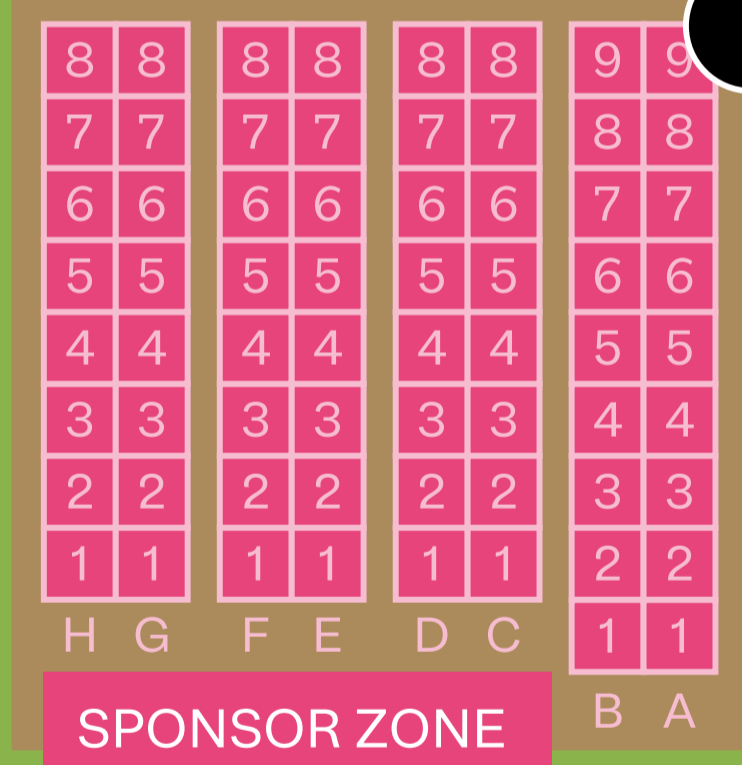

Southern Cross THE ROUND BAYS

TEAM HOSPITALITY SITES MADILLS FARM

VEHICLE EXIT ONLY

VEHICLE ENTRY ONLY

BADDELEY AVE

BADDELEY AVE

MELANESIA ROAD

WHENUA
ZONE

MOANA
ZONE

MAUNGA
ZONE

RĀ
ZONE

i

+

S

Number 1 pitch
No driving across
or sites here

+

S

SPONSOR ZONE

ZONE 4 - SPONSOR PARKING

ZONE 5 - RESERVED PARKING

ZONE 1 - RA VIP PARKING

ZONE 2 - RA VIP PARKING

ZONE 3 - RESERVED PARKING

+

Football Club
Rooms

PEDESTRIAN
ENTRY/EXIT

Subject to change. This map is up to date as of 20 February 2024.

- Security
- Toilets
- Bus
- Food Vendors
- Coffee
- Water
- St John
- Info Tent: lost children, info buy extra compostable serviceware
- 7x7 | Whenua zone
- 6x7 | Moana zone | Maunga zone | Rā zone | Sponsor zone